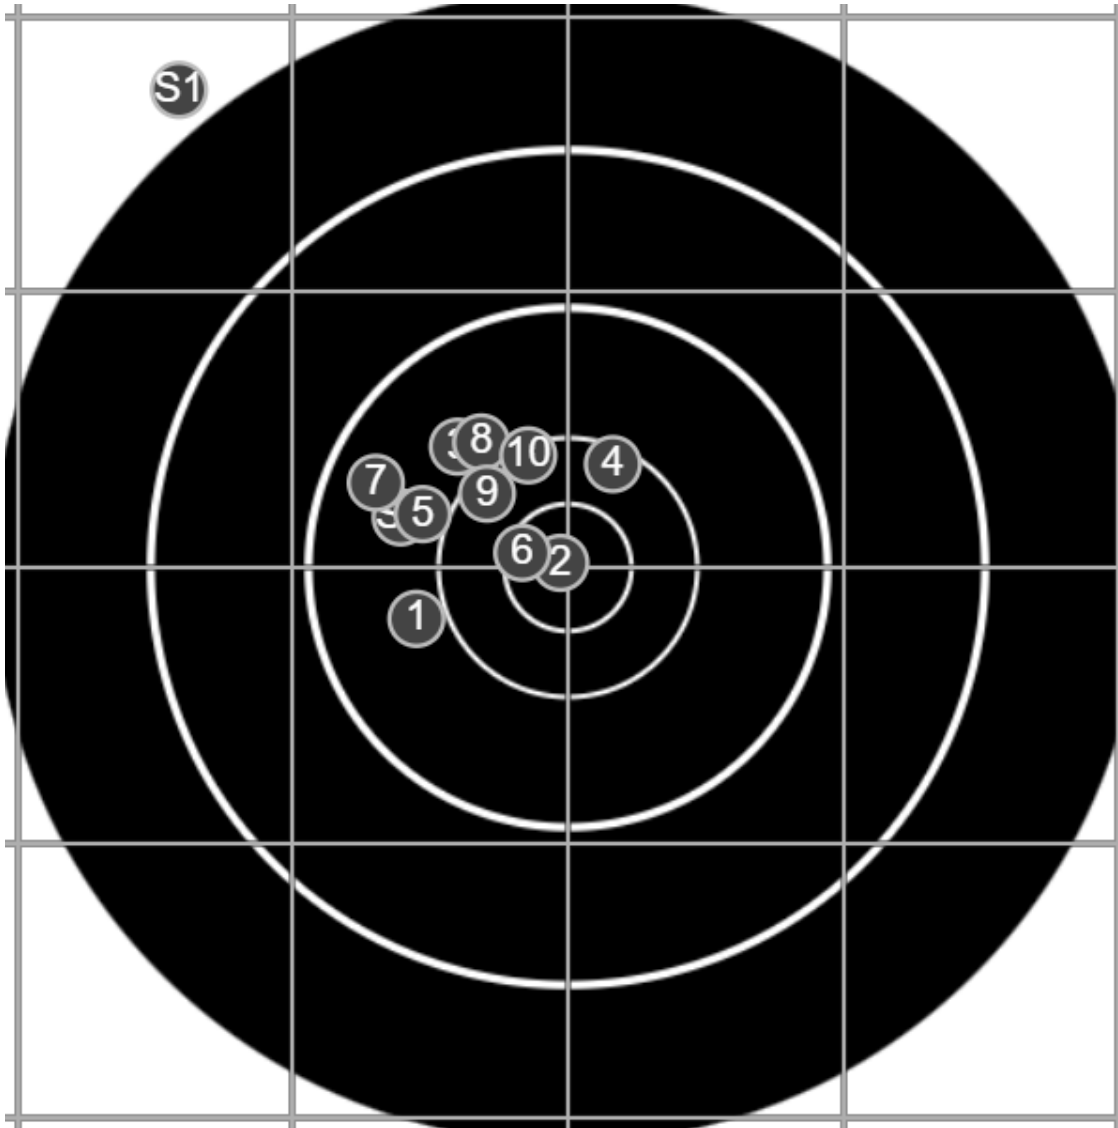

SILVER MOUNTAIN TARGETS
Made in Canada

true
3/8/2025
1:44:22 PM

BRC Club Shoot
Series 3
900 Yards

BRC T4 [-63]
AU-LR

Group: 241.8 mm
(229.3w x 170.5h)

(F)
Shooter
Garry Cafe[m28]

55.2

FINAL
v: 1931, sd: 20.5

BRC T4 [-64]
AU-LR

Group: 294.9 mm
(204.1w x 294.0h)

(F)
Shooter
Garry Cafe[m28]

59.5

FINAL
v: 1937, sd: 26.3

#	fps	score
10	1999	X
9	1922	6
8	1925	X
7	1926	6
6	1927	X
5	1938	6
4	1937	X
3	1940	X
2	1962	5
1	1894	6
S1	1949	(5)